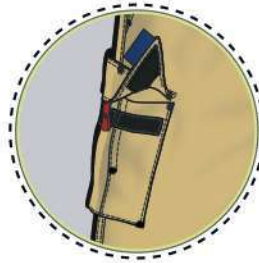

8
HOURS
OF ILLUMINATION
AFTER
FULL CHARGE

No batteries required

In the Dark

In the Light

Hanger loops

Washing label and inner pocket details

Pen pocket

Anti-wicking fabric to prevent fluid entry
Water drain holes
Inspection opening with zipper closure

19

Adjustable and removable suspender system

20

Crotch gusset for easy movement

21

Cargo pocket with knife pocket

22

Adjustable belt system

23

Wear resistant knee reinforcement with replaceable padding closed with velcro tapes

24

Trotherters with reinforcement are adjustable with velcro tapes