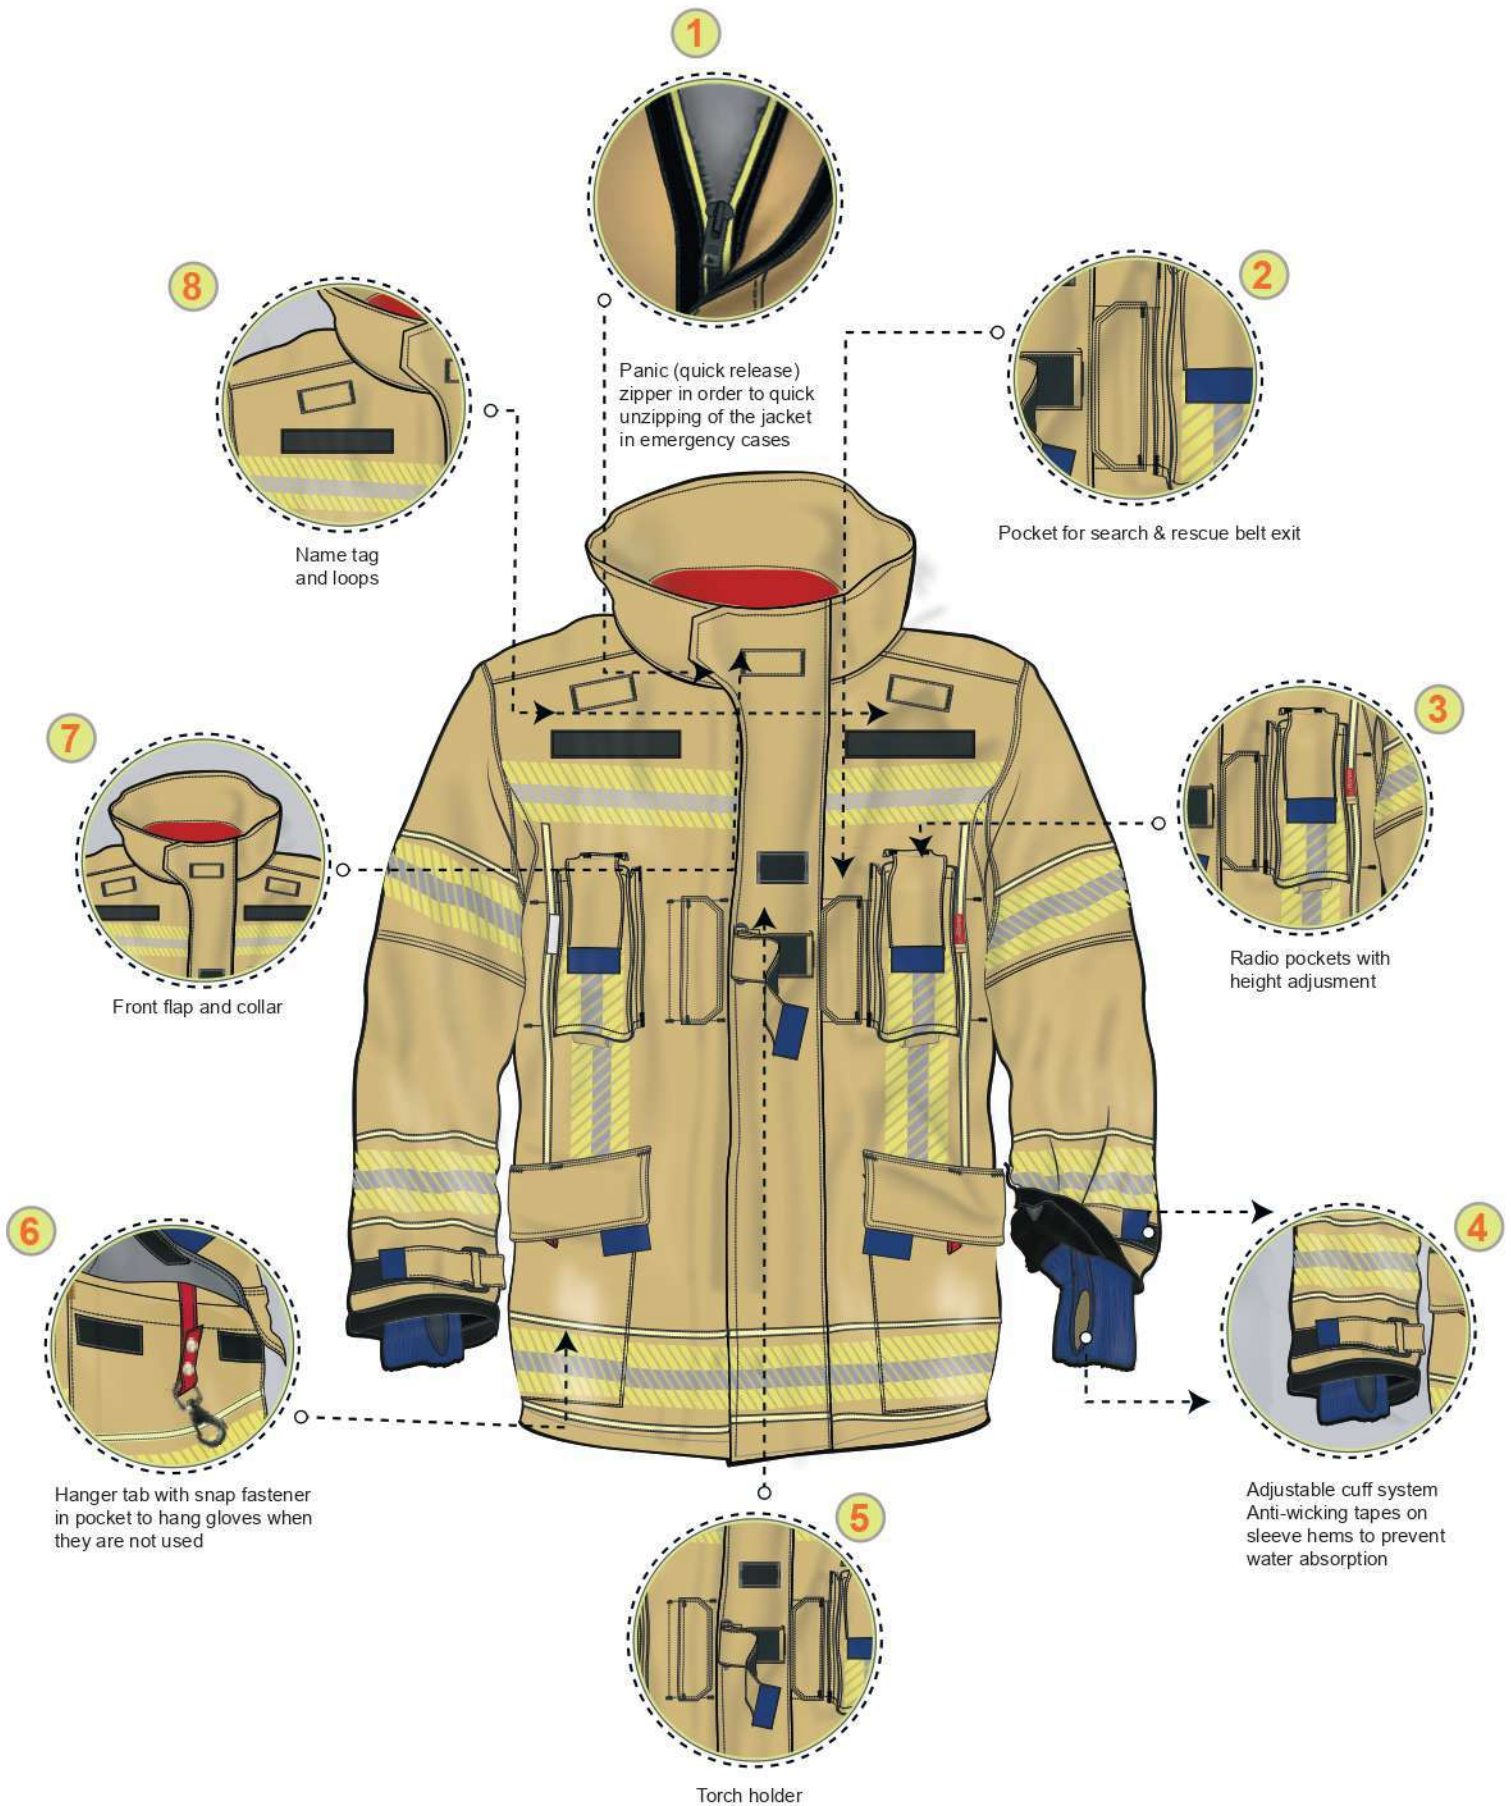

STEEFAN III 832356

REVOLUTION IN HIGH VISIBILITY

Glow-in-the-dark photoluminescent tapes – silhouette visible in total darkness, up to 200 m distance.

Full charge in **5** minutes of daylight

Full charge in **10** minutes under fluorescent light

8
HOURS
OF ILLUMINATION
AFTER
FULL CHARGE

No batteries required

In the Dark

In the Light

Hanger loops

Washing label and inner pocket details

Pen pocket

Anti-wicking fabric to prevent fluid entry
Water drain holes
Inspection opening with zipper closure

19

Adjustable and removable suspender system

20

Crotch gusset for easy movement

21

Cargo pocket with knife pocket

22

Adjustable belt system

23

Wear resistant knee reinforcement with replaceable padding closed with velcro tapes

24

Trotherters with reinforcement are adjustable with velcro tapes