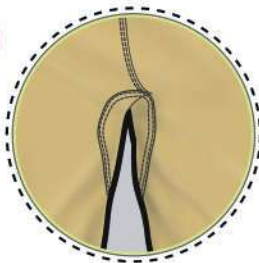

Crotch gusset for easy movement

21