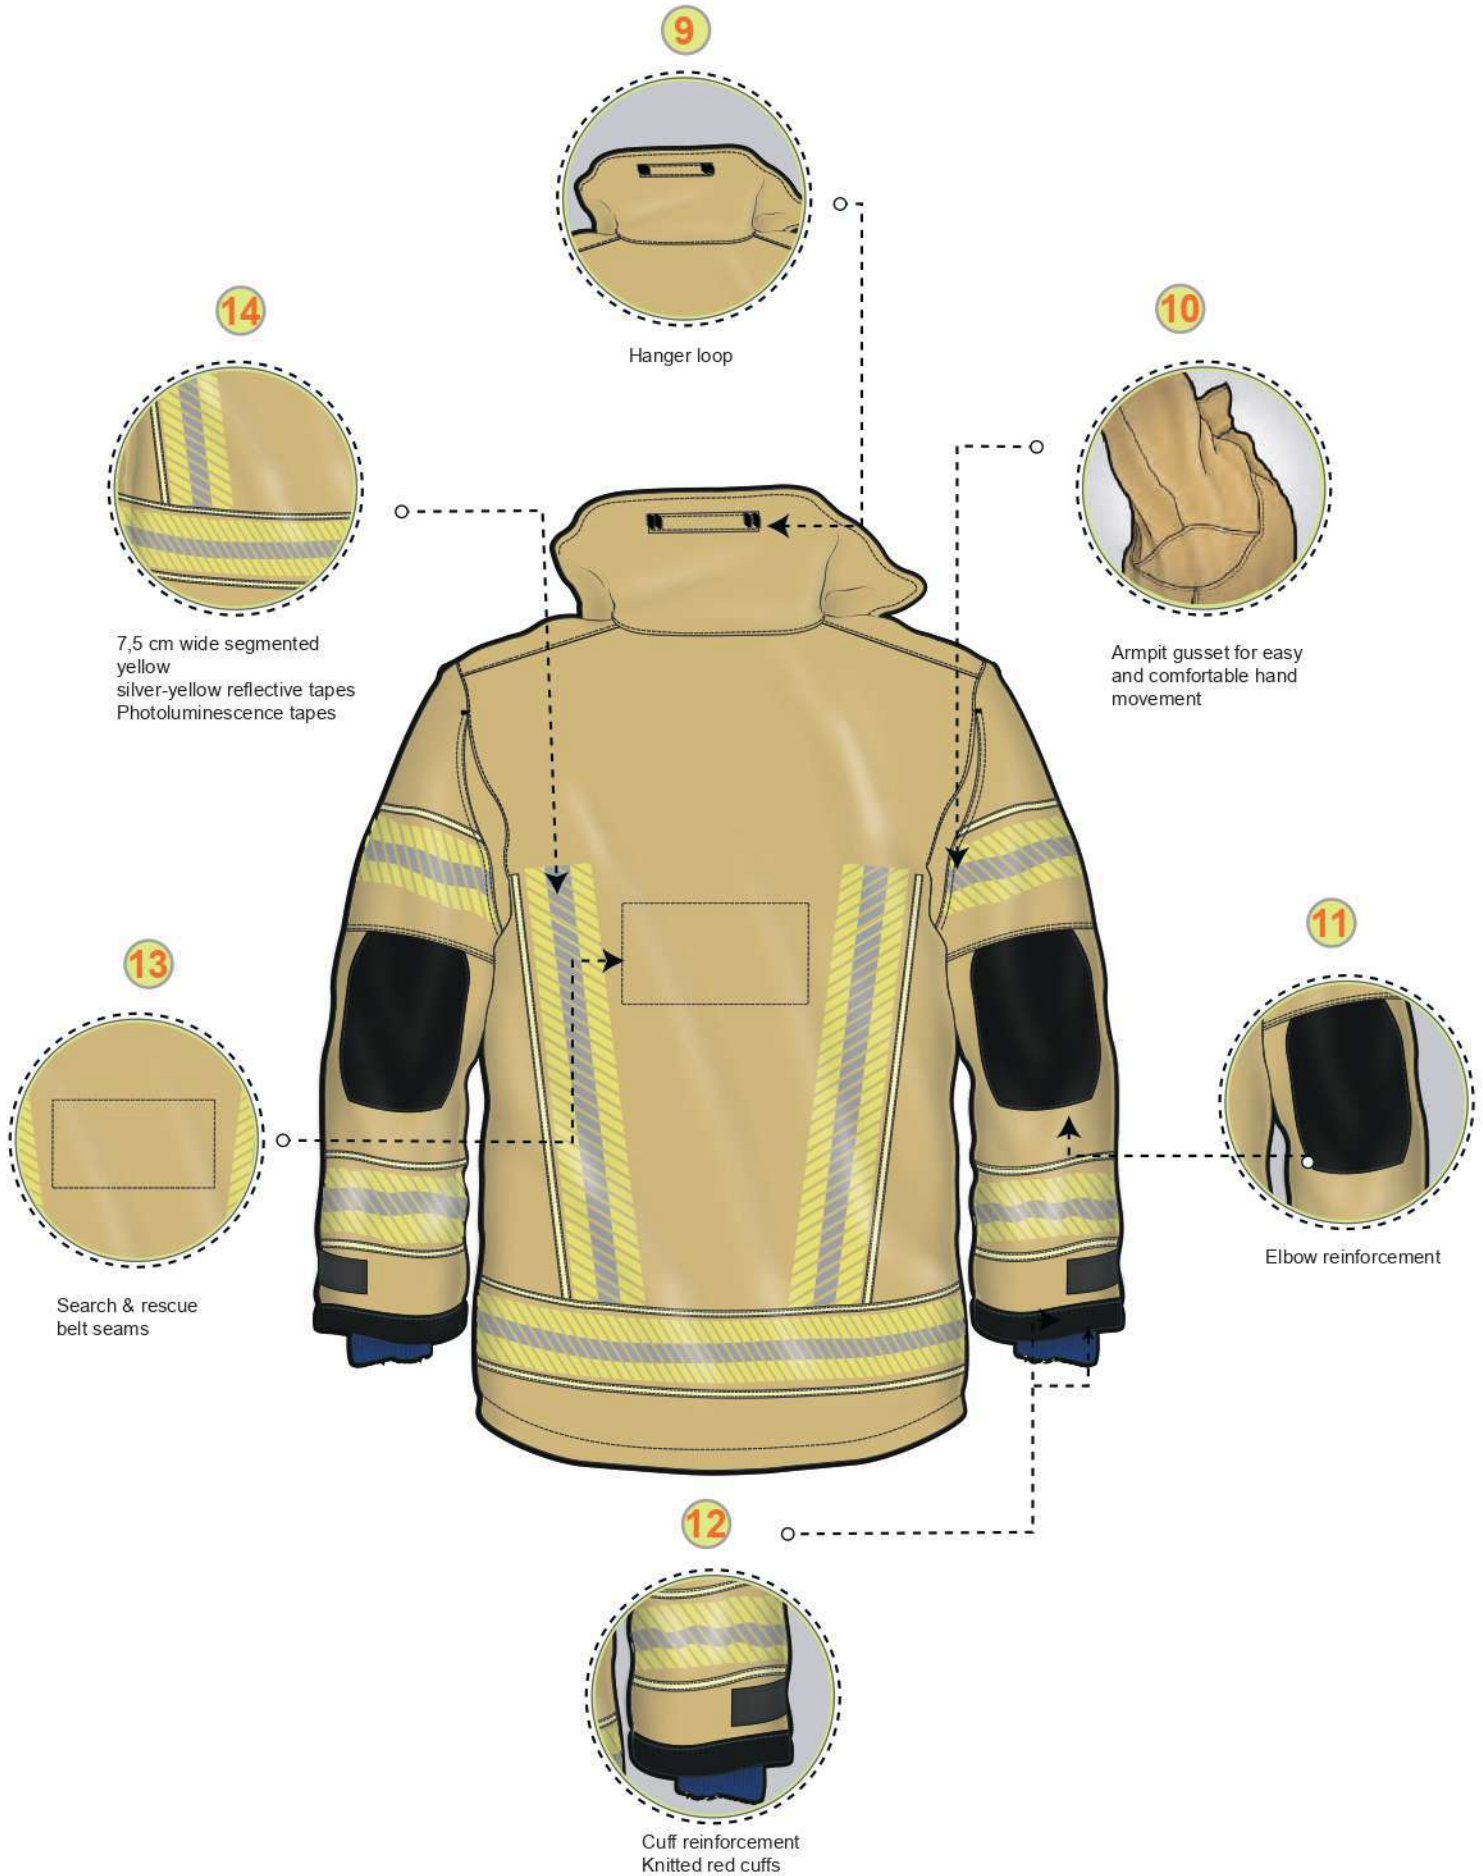

STEEFAN III 832356

REVOLUTION IN HIGH VISIBILITY

Glow-in-the-dark photoluminescent tapes – silhouette visible in total darkness, up to 200 m distance.

Full charge in **5** minutes of daylight

Full charge in **10** minutes under fluorescent light

8
HOURS
OF ILLUMINATION
AFTER
FULL CHARGE

No batteries required

In the Dark

In the Light

Hanger loops

Washing label and inner pocket details

Pen pocket

Anti-wicking fabric to prevent fluid entry
Water drain holes
Inspection opening with zipper closure

19

Adjustable and removable suspender system

20

Crotch gusset for easy movement

21

Cargo pocket with knife pocket

22

Adjustable belt system

23

Wear resistant knee reinforcement with replaceable padding closed with velcro tapes

24

Trotherters with reinforcement are adjustable with velcro tapes