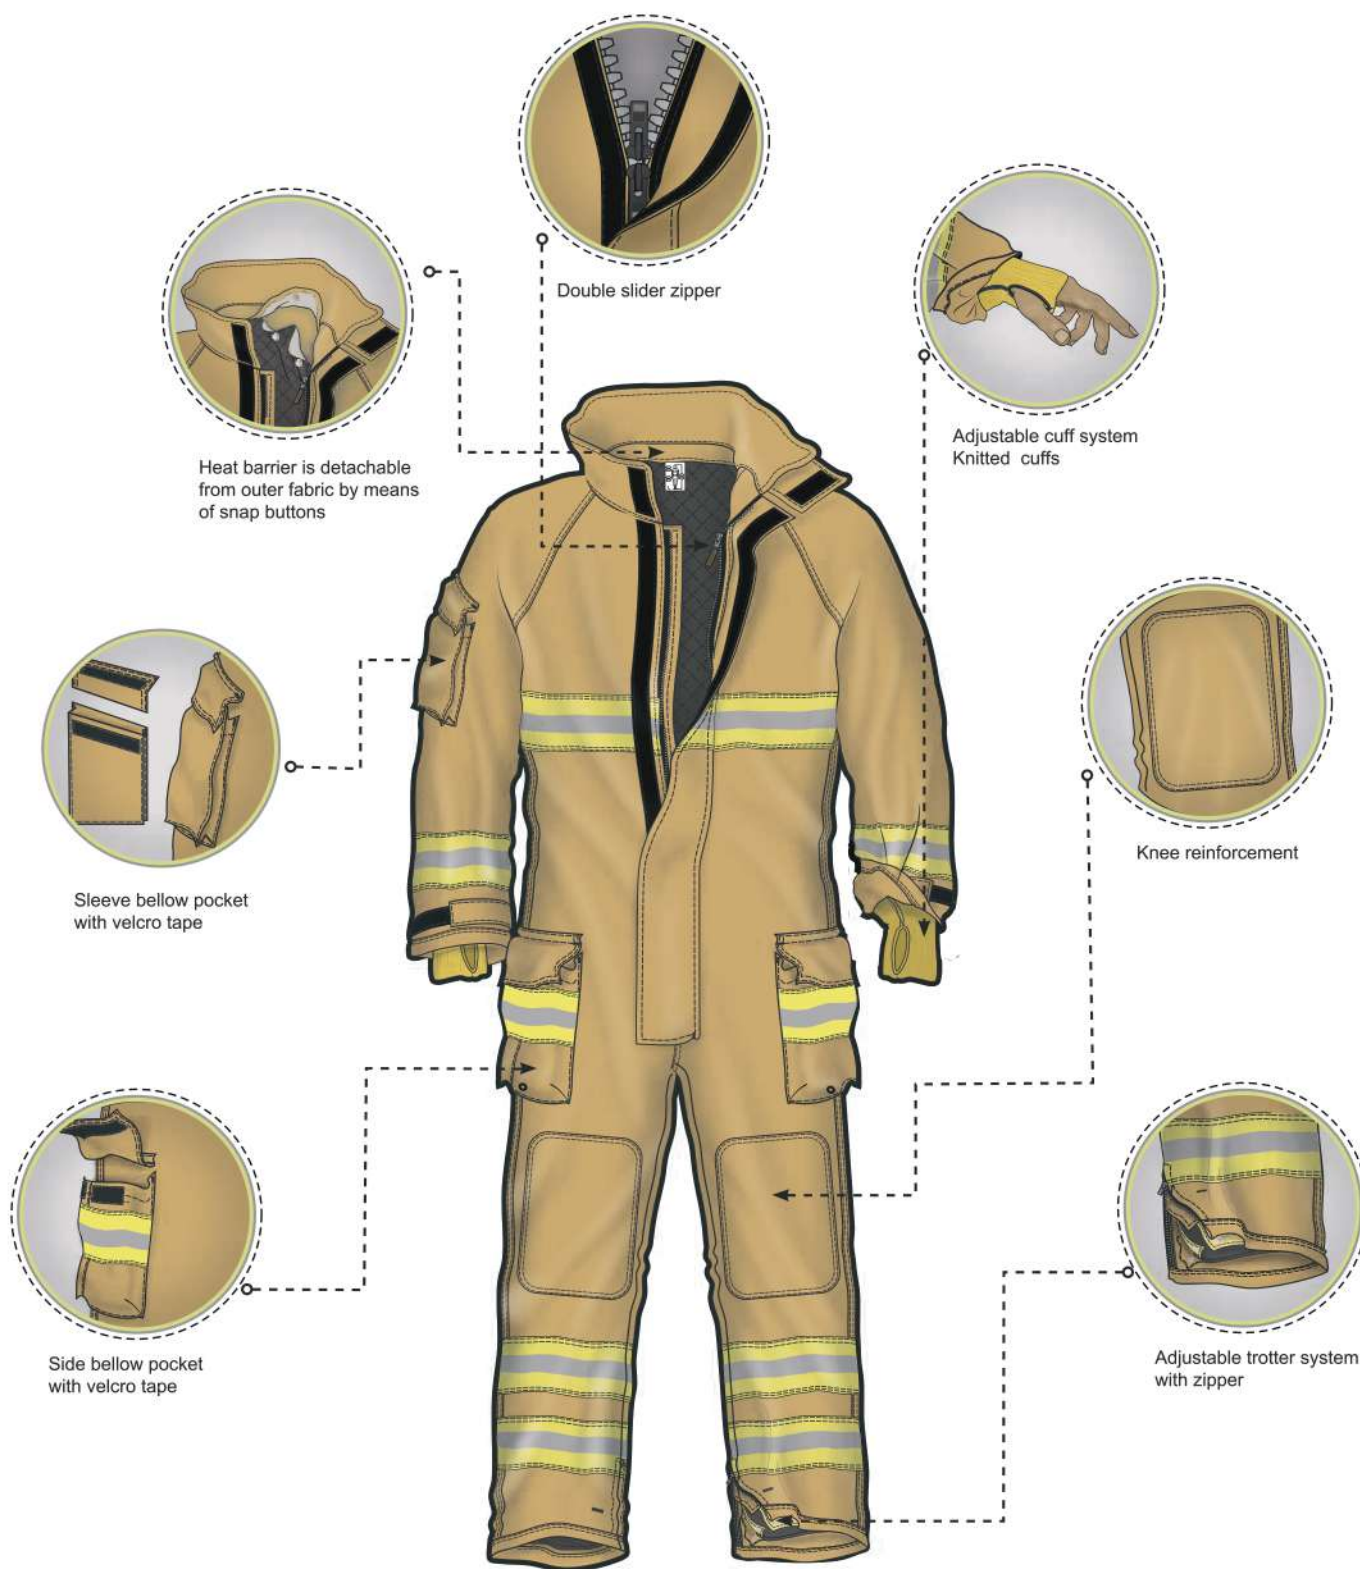

MAARE

833115

Elbow reinforcement

Elastic waist system

Side bellow pocket with velcro tape

Yellow - silver - yellow reflective tapes on trotters

Inverse View of Coverall

Heat barrier is integrated to moisture barrier. Detachable heat barrier is attached to outershell fabric by means of snap buttons. There is a detachable heat barrier within the coverall.

Detached Heat Barrier View

Heat barrier is integrated to moisture barrier. Detachable heat barrier is attached to outershell fabric by means of snap buttons