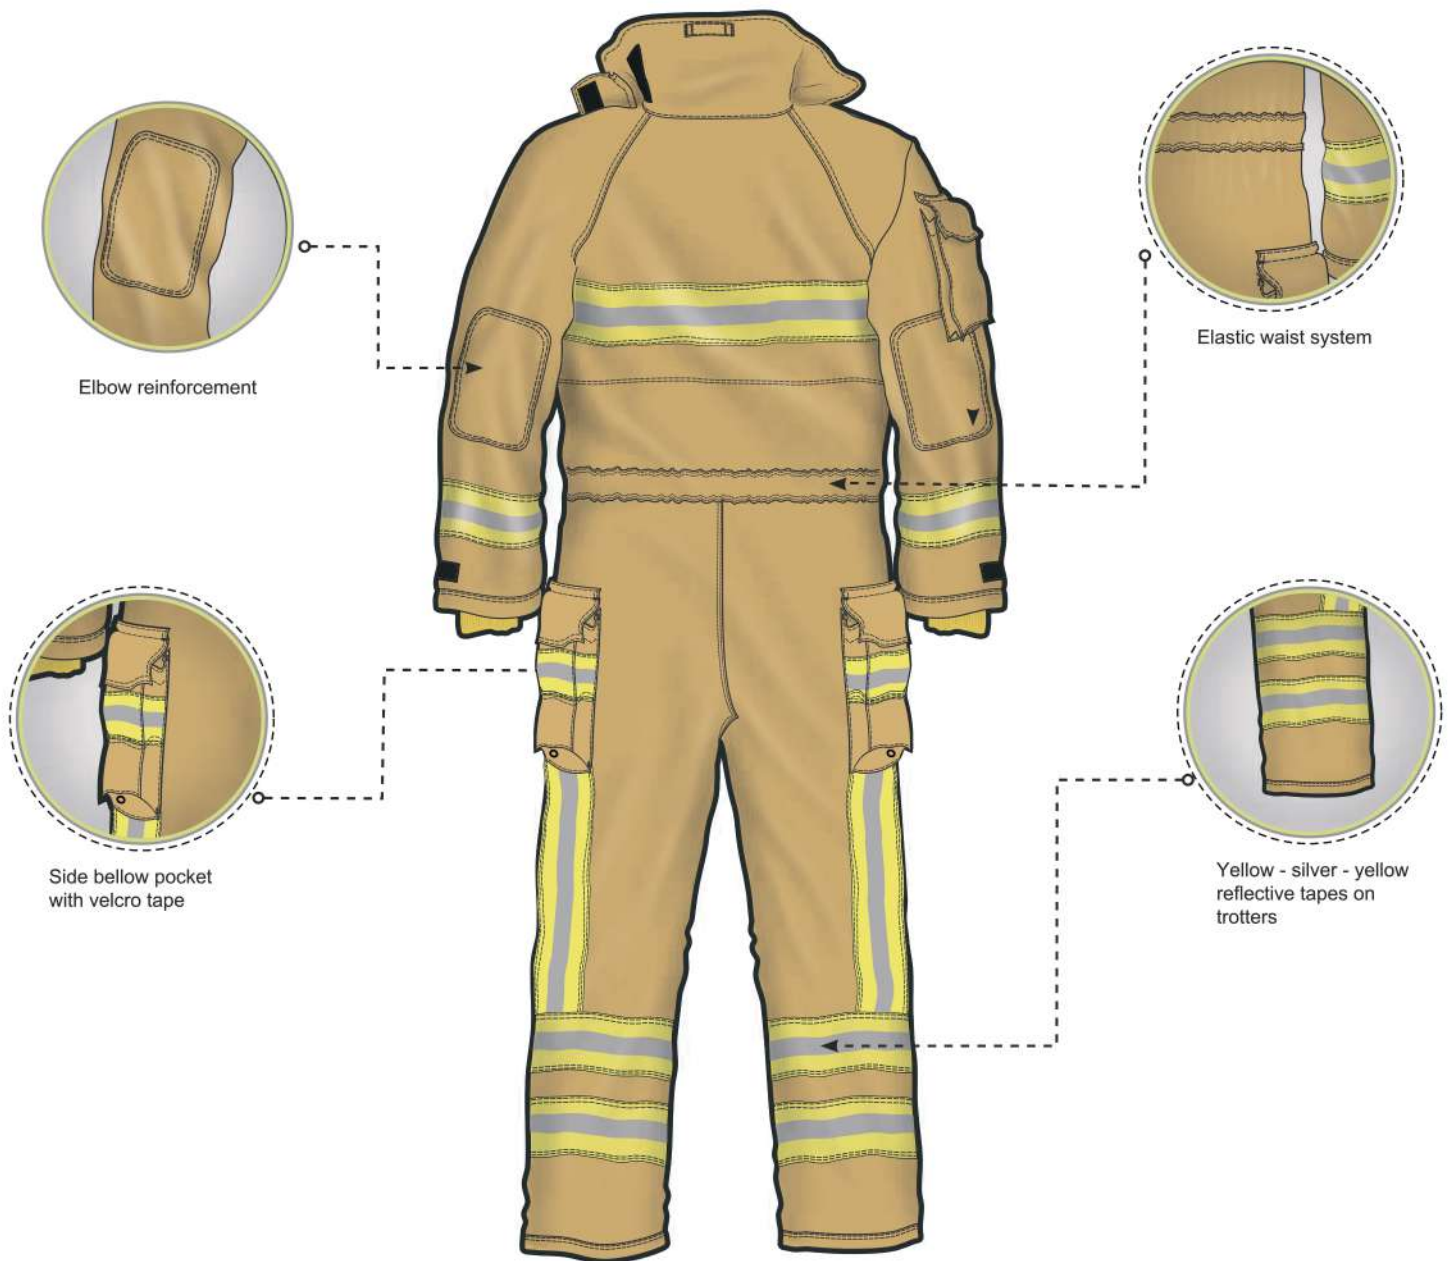

MAARE

833115

Elbow reinforcement

Elastic waist system

Side bellow pocket with velcro tape

Yellow - silver - yellow reflective tapes on trotters

Inverse View of Coverall

Heat barrier is integrated to moisture barrier. Detachable heat barrier is attached to outershell fabric by means of snap buttons. There is a detachable heat barrier within the coverall.

Detached Heat Barrier View

Heat barrier is integrated to moisture barrier. Detachable heat barrier is attached to outershell fabric by means of snap buttons